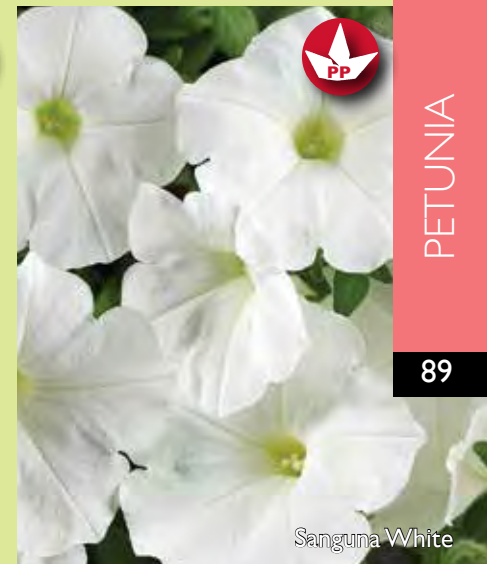

PP Pick	Status	Item Description	Color	Flwr Timing	Vigor	Height	Spread	Habit
	NEW	Petunia Painted Love Purple	Purple White Bicolor	Mid	Med-High	10-14"	18-22"	Mounding
		Petunia Fun House Peach Melba	Warm Gold w/ Dark Maroon Eye	Early	Med-High	10-14"	18-22"	Mounding
PP		Petunia Sanguna Banana Candy	Bright Yellow w/ Gold Eye	Mid	Med-High	10-14"	20-24"	Semi-Trailing
PP		Petunia Sanguna Blue	Dark Purple	Early	Med-High	10-14"	20-24"	Semi-Trailing
		Petunia Sanguna Burgundy	Hot Magenta	Mid	Med-High	10-14"	20-24"	Semi-Trailing
		Petunia Sanguna Hot Rose	Dark Rose	Early	Med-High	10-14"	20-24"	Semi-Trailing
PP		Petunia Sanguna Mango Punch	Coral Apricot Bicolor	Early-Mid	Med-High	10-14"	20-24"	Semi-Trailing
PP		Petunia Sanguna Merlot	Deep Wine	Mid-Late	Med-High	10-14"	20-24"	Semi-Trailing
		Petunia Sanguna Purple	Hot Fuchsia	Early-Mid	Medium	10-14"	20-24"	Semi-Trailing
		Petunia Sanguna Radiant Blue	Dark Purple w/ White Center	Mid-Late	Med-High	10-14"	20-24"	Semi-Trailing
PP		Petunia Sanguna Red	Deep Red	Early	Low-Med	10-14"	20-24"	Semi-Trailing
PP		Petunia Sanguna White	White	Early	Medium	10-14"	20-24"	Semi-Trailing
		Petunia Sanguna Yellow	Light Yellow	Early	Med-High	10-14"	20-24"	Semi-Trailing
		Petunia Sanguna Mega Hot Pink	Deep Pink w/ Rose Vein	Mid-Late	Med-High	10-14"	20-24"	Semi-Trailing
		Petunia Sanguna Mega Purple Vein	Light Purple w/ Deep Purple Vein	Mid	Med-High	10-14"	20-24"	Semi-Trailing

Available in EcoLiner 50X.