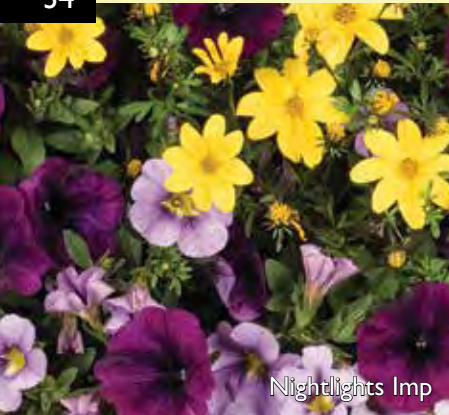

MULTILINERS

34