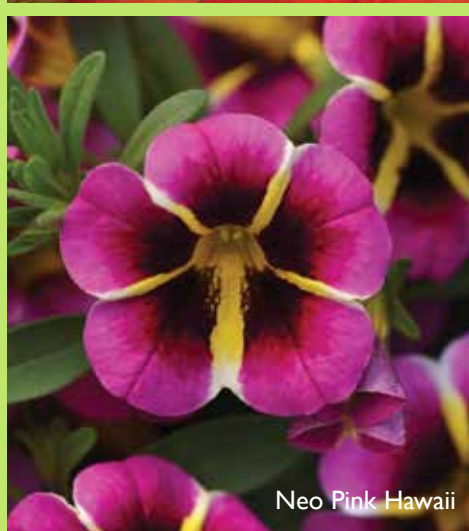

Neo Deep Orange