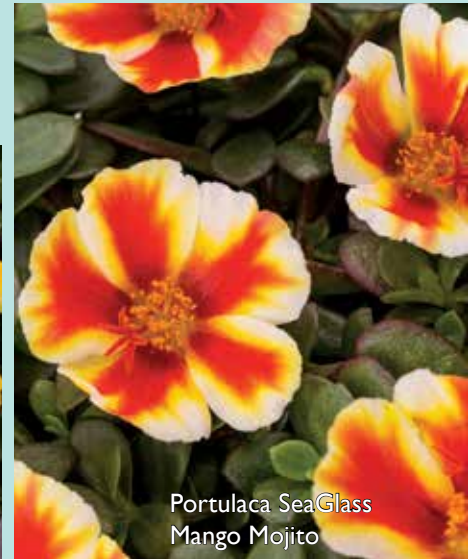

PORTULACA EL

- Foolproof and failure-proof in greenhouse and garden. Spring thru Fall.
- Israel-based Danziger breeds outstanding Portulaca and are well matched.
  - o Mega Pazzaz varieties offer extra-large flowers on full-vigor plants.
  - o Ideal to grab attention in bold big pots, baskets, and landscapes.
- Several ColorBlast varieties have been moved into the SeaGlass series.
  - o In double and single flower forms, with bicolors, stripes, and more.
  - o Higher vigor with an open plant architecture; mounded and spilling.