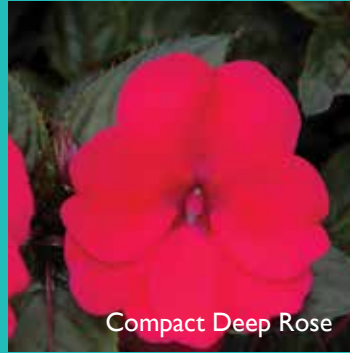

Compact Classic White