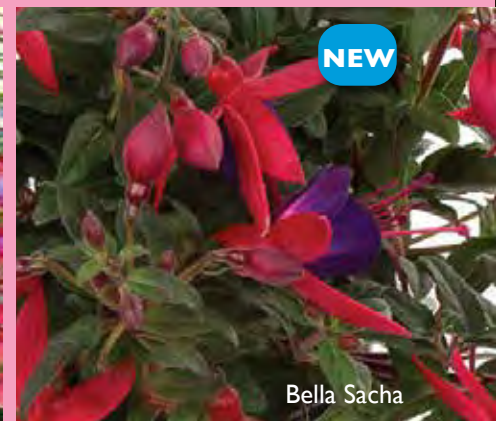

Angel Earrings Double Red