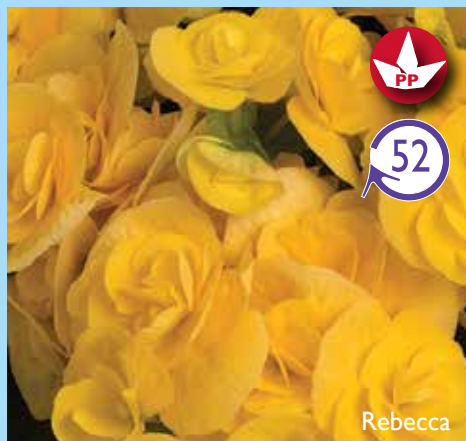

HIEMALIS BEGONIAS

from **Koppe**
THE PIONEER OF BEGONIA

R'llona Series

- The "R" breeding from Koppe is raising the quality of this class. Grow them.
  - o Must grow is Mocca Orange with deep bronze foliage. Exceptional.
  - o R'llona branch freer, have improved plant habit, with richer colors.
  - o Rana is a striking improvement over Carnaval. Grower favorite.
- Koppe varieties serve as the core of our 52 Week program.

BEGONIAS

6

PP Pick	Status	Item Description	Color	Flwr Timing	Vigor	Height	Spread	Habit
	52	Begonia Hiemalis Mocca Orange	Dark Orange w/ Bronze Foliage	Early	Med-High	10-12"	8-12"	Upright
PP	52	Begonia Hiemalis Rana	Orange Yellow Bicolor	Early	Medium	10-12"	8-12"	Upright
PP	52	Begonia Hiemalis Rebecca	Dark Yellow	Early	Med-High	10-12"	8-12"	Upright
	52	Begonia Hiemalis Reina Amber	Orange	Early-Mid	Med-High	10-12"	8-12"	Upright
PP	52	Begonia Hiemalis Reina XL	Salmon-Peach	Early-Mid	Med-High	10-12"	8-12"	Upright
PP	52	Begonia Hiemalis Renate	Light Pink w/ Rose Margin	Early-Mid	Medium	10-12"	8-12"	Upright
PP	52	Begonia Hiemalis Revita	Gold w/ Pink Edge	Early-Mid	Med-High	10-12"	8-12"	Upright
PP	52	Begonia Hiemalis Riley	White	Early-Mid	Medium	10-12"	8-12"	Upright
PP	52	Begonia Hiemalis Rolinde	Pink w/ White Center	Early-Mid	Med-High	10-12"	8-12"	Upright

Begonias available in DoubleUp 25X.