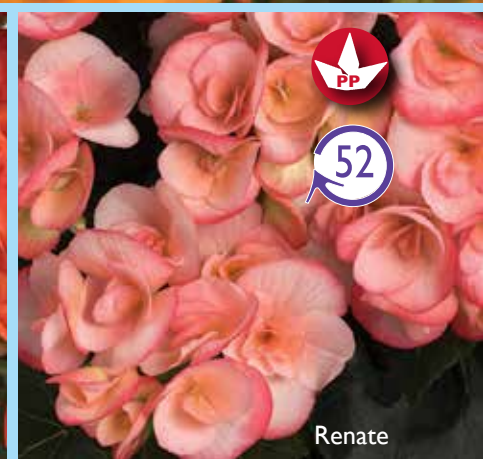

Reina XL

Renate

Riley

Rolinde

PP Pick	Status	Item Description	Color	Flwr Timing	Vigor	Height	Spread	Habit
	52	Begonia Hiemalis Mocca Orange	Dark Orange w/ Bronze Foliage	Early	Med-High	10-12"	8-12"	Upright
PP	52	Begonia Hiemalis Rana	Orange Yellow Bicolor	Early	Medium	10-12"	8-12"	Upright
PP	52	Begonia Hiemalis Rebecca	Dark Yellow	Early	Med-High	10-12"	8-12"	Upright
	52	Begonia Hiemalis Reina Amber	Orange	Early-Mid	Med-High	10-12"	8-12"	Upright
PP	52	Begonia Hiemalis Reina XL	Salmon-Peach	Early-Mid	Med-High	10-12"	8-12"	Upright
PP	52	Begonia Hiemalis Renate	Light Pink w/ Rose Margin	Early-Mid	Medium	10-12"	8-12"	Upright
PP	52	Begonia Hiemalis Revita	Gold w/ Pink Edge	Early-Mid	Med-High	10-12"	8-12"	Upright
PP	52	Begonia Hiemalis Riley	White	Early-Mid	Medium	10-12"	8-12"	Upright
PP	52	Begonia Hiemalis Rolinde	Pink w/ White Center	Early-Mid	Med-High	10-12"	8-12"	Upright