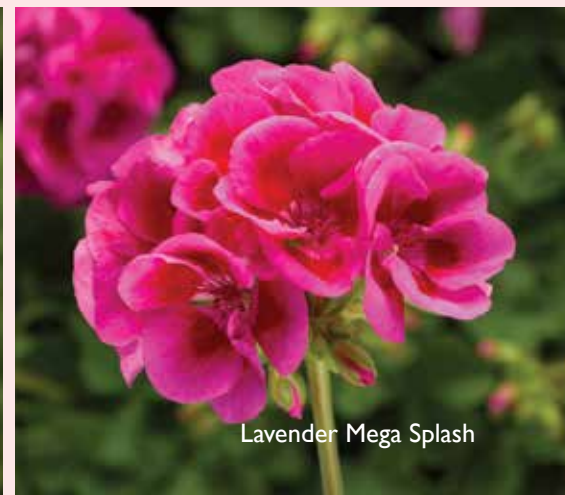

Hot Pink

Lavender

Pink

Red

Lavender Mega Splash