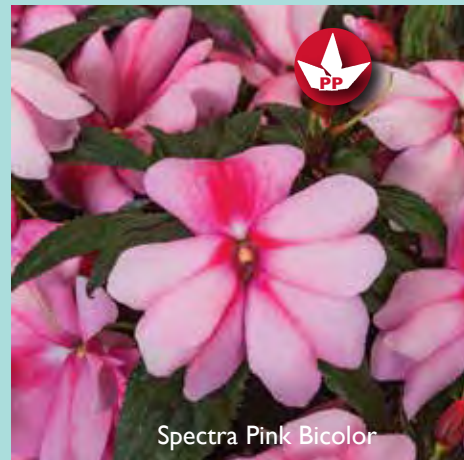

Spectra Magenta

Spectra Pink

Spectra Pink Bicolor

IMPATIENS NEW GUINEA, SUPER SONIC

- The proven industry leader. Super-size blooms on strong vigor plants.
- Well matched series with ideal mounded habit under all conditions.
- One new color for 2025 join this ideal series for larger containers.