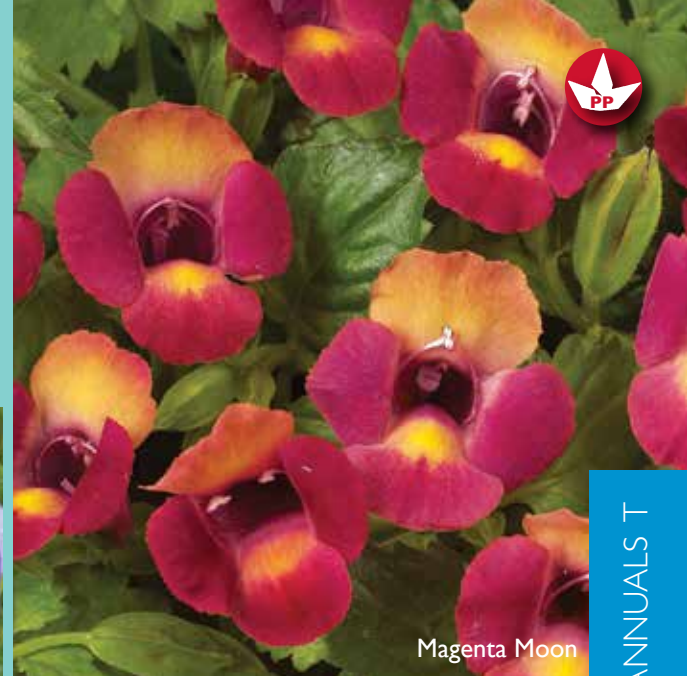

TORENIA EL

- In our search for shade-perfect color the Moon series from Danziger is on target.
  - Easy to grow with large flowers, solid greenhouse, and garden performance.
  - Blend into shade combo pots and baskets. Plays nicely with trailing Coleus.
- For industry leading performance, be sure to grow Suntory's Summer Waves.
  - Bouquets have a tightly-mounded, compact habit in a wide color range.
  - Trailing Large series features big vigor, large blooms on a trailing frame.