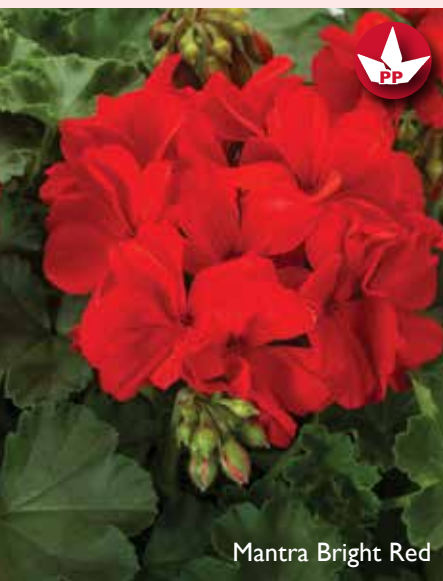

Rose Mega Splash

Mantra Bright Red