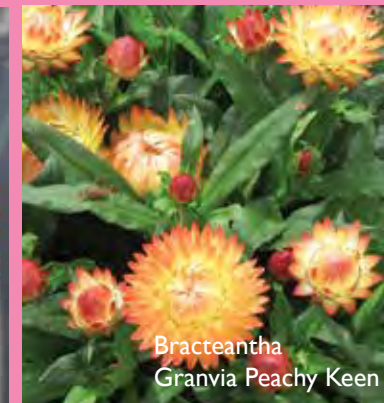

ARGYRANTHEMUM

- All season daisy color perfect for combinations, pots, and landscapes.
- Improved Grandaisy Pink Halo features higher vigor with larger flowers.
- A top pick, Beauty Yellow, is an improvement over all yellows.

BRACTEANTHA

- The exceptional Granvia collection has upgraded the Strawflower category.
  - With higher vigor, impressive in large mono-culture containers.
- Mohave feature lower vigor, superior branching, and mounding habit.
  - Introduced in 2024, Mohave Fire Red is an impressive variety.