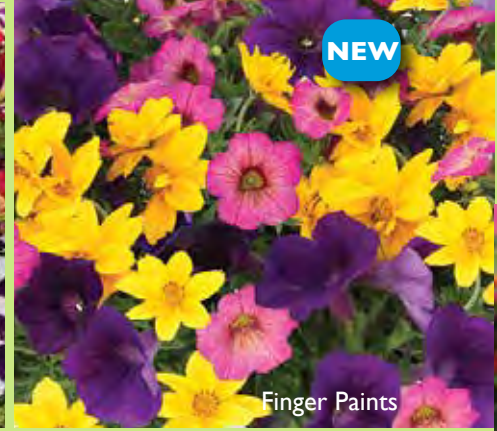

Alexander the Grape

MULTILINERS

32

NEW

Bumbleberry Jam

Crazy Love

NEW

Finger Paints