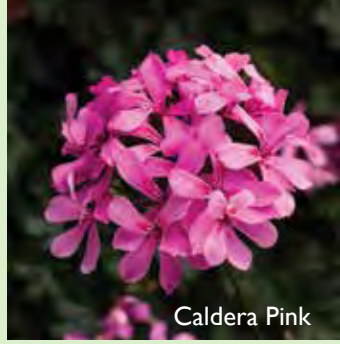

Caldera Lavender Glow

Caldera Pink