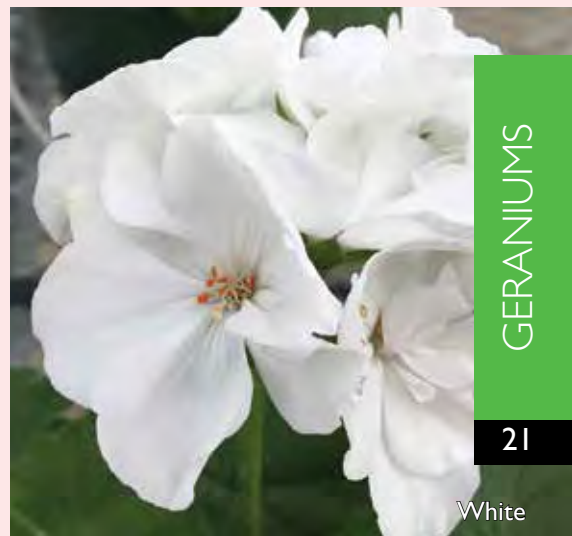

INTERSPECIFIC GERANIUMS, MANTRA

- Hybrid workhorse in the Syngenta breeding line-up. Zonal-like with high vigor.
  - o Statement-making big blooms, dark green foliage on bold plants.
  - o Big brother of the highly successful Mojo series; 40% more vigor.