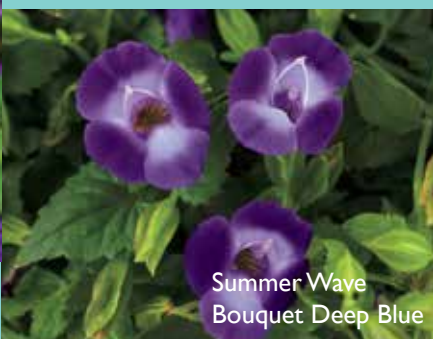

TORENIA EL

- In our search for shade-perfect color the Moon series from Danziger is on target.
  - Easy to grow with large flowers, solid greenhouse, and garden performance.
  - Blend into shade combo pots and baskets. Plays nicely with trailing Coleus.
- For industry leading performance, be sure to grow Suntory's Summer Waves.
  - Bouquets have a tightly-mounded, compact habit in a wide color range.
  - Trailing Large series features big vigor, large blooms on a trailing frame.

SPRING ANNUALS T

107

PP Pick	Item Description	Color	Flwr Timing	Vigor	Height	Spread	Habit
PP	Torenia Indigo Moon	Blue w/ Yellow Throat	Early	Medium	8-12"	16-18"	Semi-Trailing
PP	Torenia Magenta Moon	Magenta Peach Bicolor w/ Yellow Throat	Early	Medium	8-12"	16-18"	Semi-Trailing
	Torenia Purple Moon	Purple Lavender Bicolor w/ Yellow Throat	Mid	Medium	8-12"	16-18"	Trailing
	Torenia Yellow Moon	Yellow w/ Burgundy Throat	Early	Medium	8-12"	16-18"	Semi-Trailing
	Torenia Summer Wave Bouquet Deep Blue	Dark Blue w/ Light Blue Throat	Mid	Low-Med	6-8"	15-20"	Mounding
	Torenia Summer Wave Bouquet Gold	Yellow w/ Purple Throat	Mid	Low-Med	6-8"	15-20"	Mounding
	Torenia Summer Wave Bouquet White	White w/ Yellow Throat	Mid	Low-Med	6-8"	15-20"	Mounding
PP	Torenia Summer Wave Trailing Large Amethyst	Magenta	Mid	Med-High	6-10"	15-20"	Semi-Trailing
PP	Torenia Summer Wave Trailing Large Blue	Medium Blue	Mid	Med-High	6-10"	15-20"	Semi-Trailing
	Torenia Summer Wave Trailing Large Silver	Silver w/ Purple Throat	Mid	Med-High	6-10"	15-20"	Semi-Trailing
PP	Torenia Summer Wave Trailing Large Violet	Magenta	Mid	Med-High	6-10"	15-20"	Semi-Trailing

Available in EcoLiner 50X.