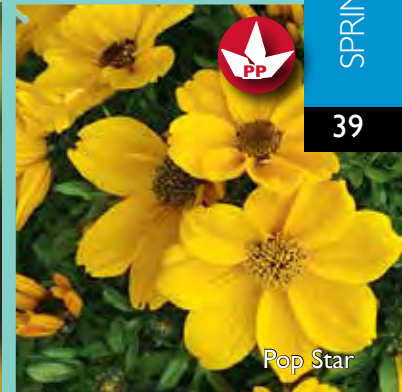

Beedance Painted Red

BEEZAR! Funny Honey

Blazing Ring of Fire

Bidy Boom Red

Giant Sun Francisco

Golden Empire

Mexican Gold

Pop Star