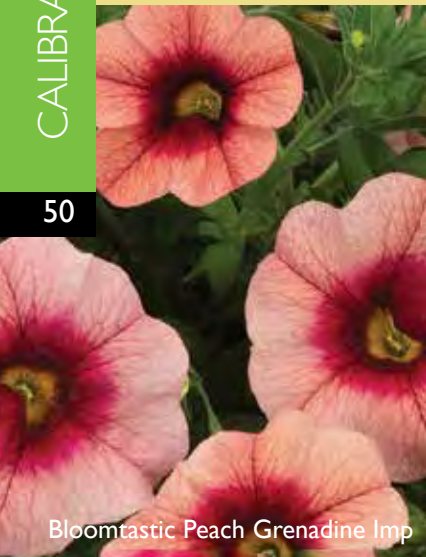

CALIBRACHOA

by DÜMMEN ORANGE™

- Bloomtastic series are interspecific breeding from Dummen Orange.
  - o Vigorous, durable plants, with strong roots and large flowers.
  - o A great option in landscape applications. Two improved for 2025.
- Aloha has many varieties improved to tighten up vigor, habit, and timing.
  - o Kona feature proven core colors perfect for nearly every application.
  - o Aloha TikTok selections have unique multi-colored flowers. Highest vigor.
  - o For large flowers with dark eyes select the Hula series. Medium vigor.

NEW