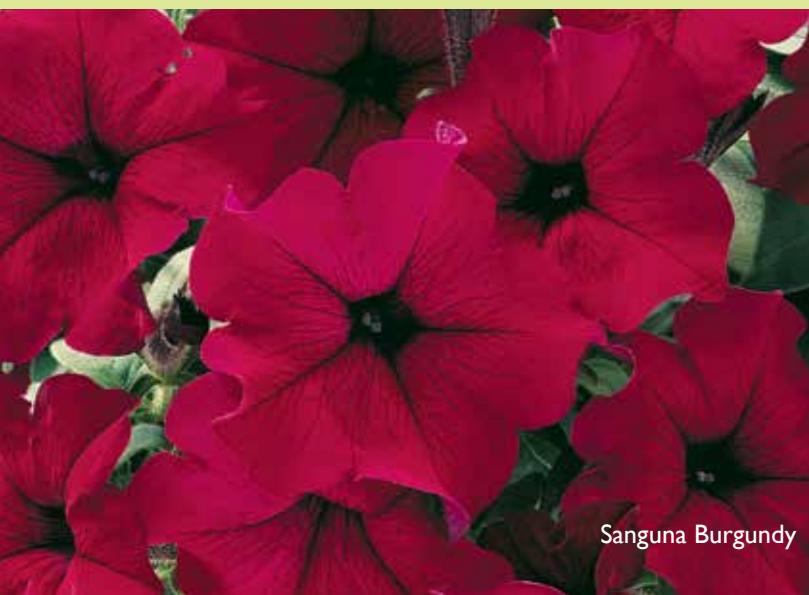

Sanguna Banana Candy

Sanguna Burgundy