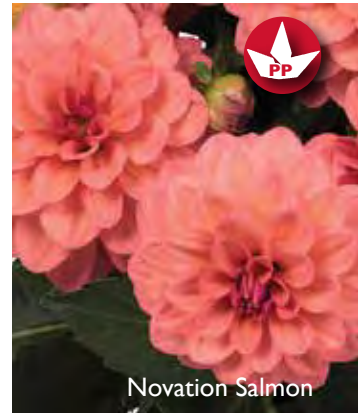

Novation Red Imp

Novation Ruby

Novation Salmon

Novation Yellow

PP Pick	Status	Item Description	Color	Flwr Timing	Vigor	Height	Spread	Habit
	NEW	Dahlia Grande Fun Caramel	Peach Tones	Late	High	18-24"	15-18"	Mounding
	NEW	Dahlia Grande Fun Red White	Red w/ White Tips	Late	High	18-24"	15-18"	Mounding
	NEW	Dahlia Grande Fun Sunrise	Golden-Yellow	Late	High	18-24"	15-18"	Mounding
	NEW	Dahlia Grande Fun Pink	Pink	Late	High	18-24"	15-18"	Mounding
	NEW	Dahlia Grande Purple Imp	Dark Purple	Late	High	18-24"	15-18"	Mounding
	NEW	Dahlia Grande White	White w/ Yellow Eye	Late	High	18-24"	15-18"	Mounding
	NEW	Dahlia Hypnotica Candy Corn	Yellow to Hot Orange w/ White Tips	Mid	Med-High	10-18"	14-18"	Upright
		Dahlia Hypnotica Icarus	Yellow w/ Hot Orange Edge	Mid	Med-High	10-18"	14-18"	Upright
PP		Dahlia Hypnotica Lavender	Lavender	Mid	High	10-18"	14-18"	Upright
		Dahlia Hypnotica Red	Red	Early	High	10-18"	14-18"	Upright
		Dahlia Hypnotica Rose Bicolor	Rose Yellow Bicolor	Early	Medium	10-18"	14-18"	Upright
PP		Dahlia Hypnotica Tequila Sunrise	Yellow w/ Orange Tips	Early	Medium	10-18"	14-18"	Upright
		Dahlia Hypnotica Yellow	Yellow	Early	High	10-18"	14-18"	Upright
PP		Dahlia MegaBoom Berry Blast	Magenta White Bicolor	Mid	Med-High	12-16"	18-24"	Upright
		Dahlia MegaBoom Passion Fruit	Pink Yellow Bicolor	Mid	Med-High	12-16"	18-24"	Upright
		Dahlia MegaBoom Raspberry Ice	Strawberry-Red	Mid	Med-High	12-16"	18-24"	Upright
PP		Dahlia Novation Pink Bicolor	Pink White Bicolor	Early	Low-Med	10-12"	12-14"	Upright
	IMPRV	Dahlia Novation Red Imp	Bright Red	Early	Low-Med	10-12"	12-14"	Upright
		Dahlia Novation Ruby	Burgundy-Red	Early	Low-Med	10-12"	12-14"	Upright
PP		Dahlia Novation Salmon	Deep Salmon-Pink	Early	Low-Med	10-12"	12-14"	Upright
		Dahlia Novation Yellow	Bright Yellow	Early	Low-Med	10-12"	12-14"	Upright