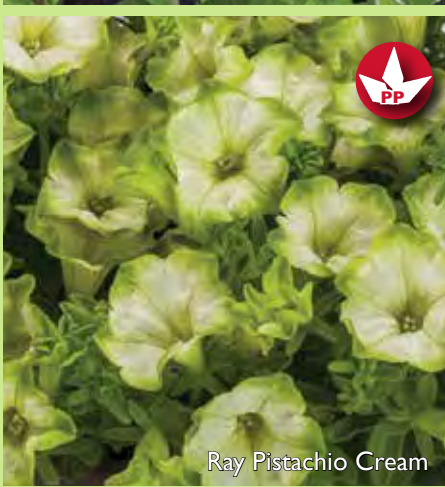

NEW

PETUNIA, CASCADIA

- The Red Carpet collection features unique colors and varied habits.
  - RIMarkable is a bold haloed selection with big vigor.
  - Hippy Chick has unique lobed flowers that are “far out, man”.
- Cascadias are bred and selected to cascade, creating premium hanging baskets.
  - The series is loaded with unique bicolors, rimmed, and veined varieties.
- The Ray series is a standard in the industry and a favorite at Plantpeddler.
  - Intensely bright, pure colors, early flowering, with fill and spill habit.

PETUNIA
94

Ray Black

NEW