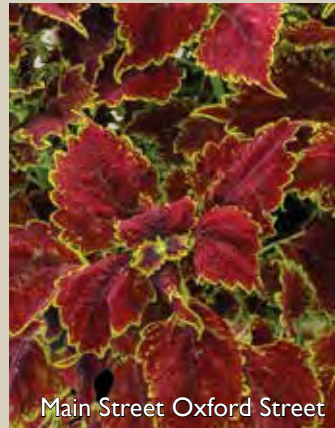

Main Street Fifth Avenue

Main Street Michigan Avenue