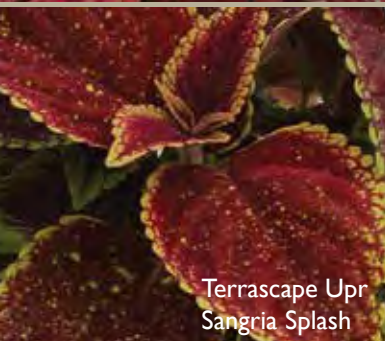

Terrascape Cmp
Paprika