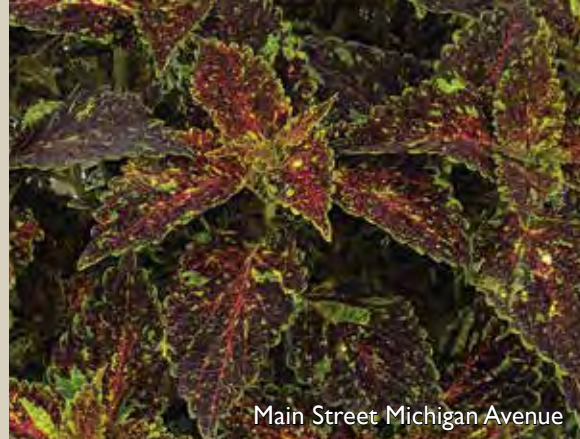

Main Street Broad Street