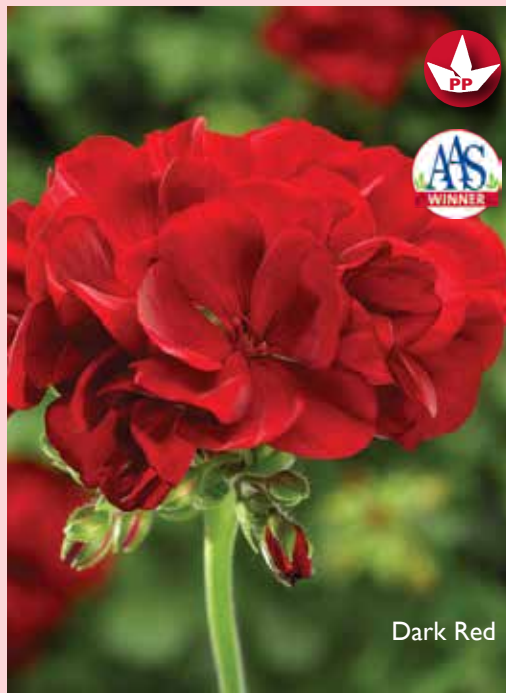

Dark Red DL

Dark Red