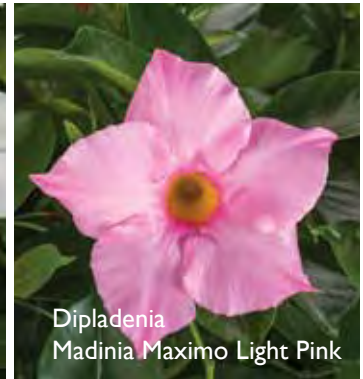

Dipladenia Madinia
Coral Pink