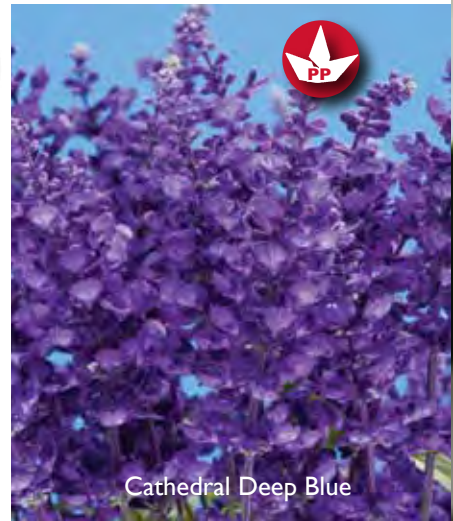

SALVIA

- Bring your combo mixes to new heights! Salvia selections for all applications.
- The *S. farinacea* types offer rich blues to clean whites with controlled habit.
  - Midnight Candle is our top selling variety. Also consider Light Candle.
- New Skyscraper varieties were very impressive in our 2023 Trial Gardens.