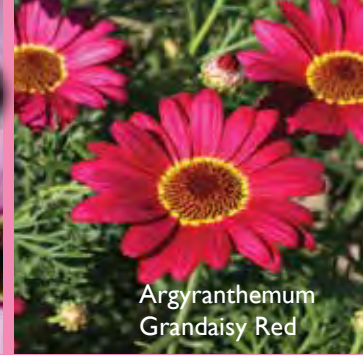

Argyranthemum
Grandaisy Pink Halo Imp

Argyranthemum
Grandaisy Red