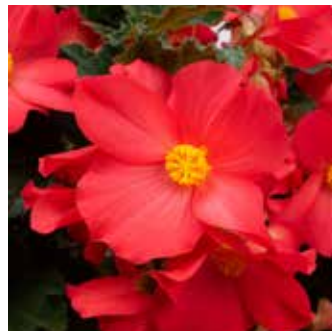

NEW **BEGONIA**
FLORENCIO
CERISE