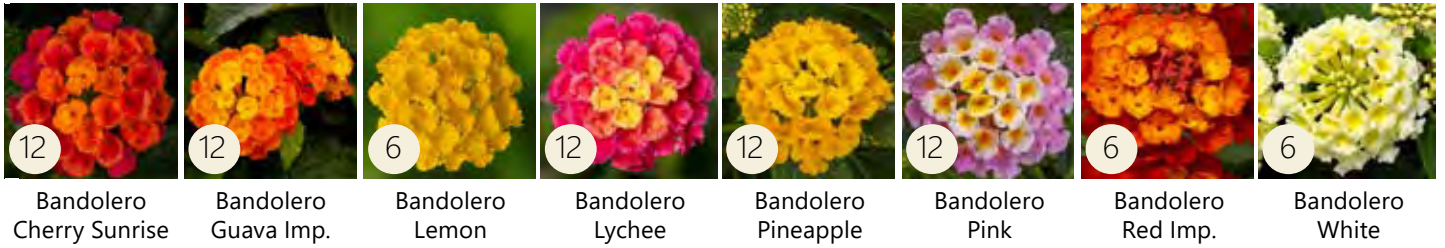

LANTANA - BANDOLERO

Bandolero Cherry Sunrise   Bandolero Guava Imp.   Bandolero Lemon   Bandolero Lychee   Bandolero Pineapple   Bandolero Pink   Bandolero Red Imp.   Bandolero White