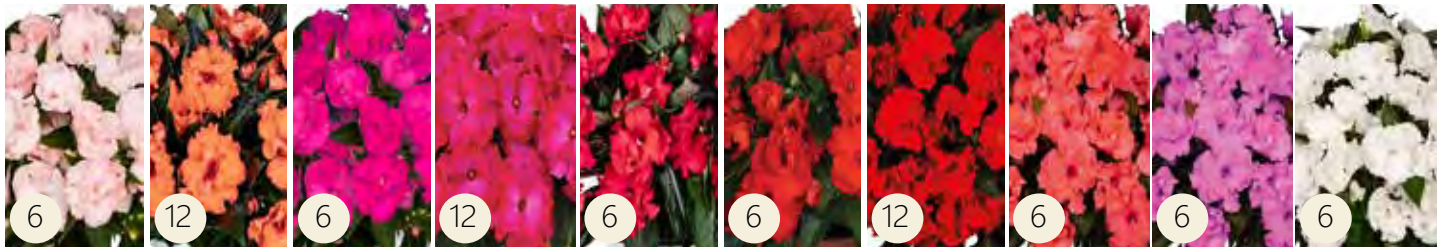

IMPATIENS - ROLLER COASTER NEW

6 Roller Coaster Cotton Candy   12 Roller Coaster Dark Coral   6 Roller Coaster Hot Magenta   12 Roller Coaster Hot Pink   6 Roller Coaster Magenta   6 Roller Coaster Orangya Shakin'   12 Roller Coaster Red Racer   6 Roller Coaster Tanga Taffy   6 Roller Coaster Valravv Violet   6 Roller Coaster White Lightning