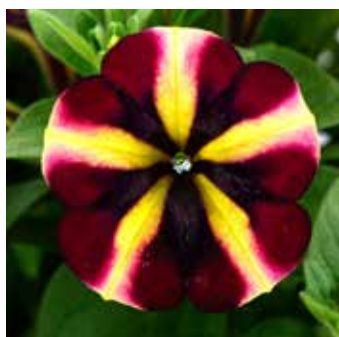

What's new in **Petunias**

- **Amazonas** Early blooming, compact plants. 14-18" W x 12-14"H
- **Dekko Maxx** Smaller flowers and spreading habit. 24-36"W x 8-12"H
- **Painted Love** Mounding habit and stable flower pattern. 18-22"W x 10-14"H
- **Surprise** Semi-trailing. 18-32"W x 8-12"H

NEW

NEW

NEW

NEW

NEW

NEW