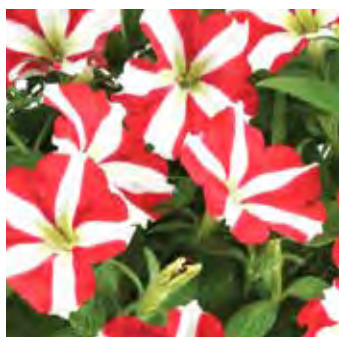

What's new in **Petunias**

- **Amazonas** Early blooming, compact plants. 14-18" W x 12-14"H
- **Dekko Maxx** Smaller flowers and spreading habit. 24-36"W x 8-12"H
- **Painted Love** Mounding habit and stable flower pattern. 18-22"W x 10-14"H
- **Surprise** Semi-trailing. 18-32"W x 8-12"H

NEW

NEW

NEW

NEW

NEW

NEW