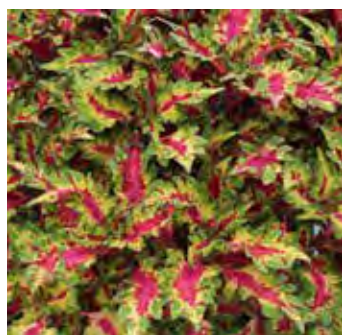

COLEUS
GLOBETROTTERS
GAGA