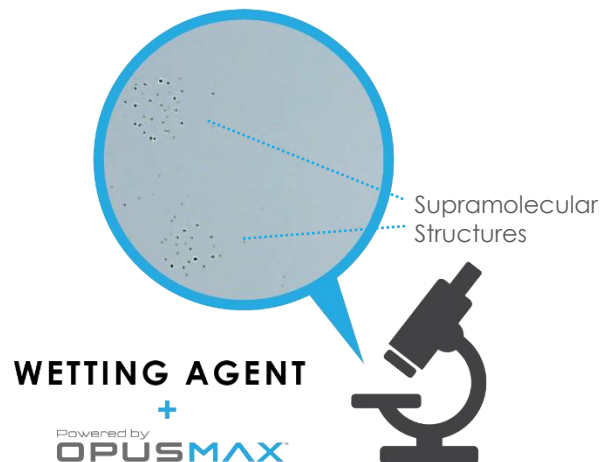

PRODUCT OVERVIEW

CULTIVATA™

Powered by
OPUSMAX™

CULTIVATA is a best-in-class wetting agent, creating consistent moisture levels in growing media. Powered by our proprietary delivery system, **OpusMAX**. The supramolecular structure technology behind Cultivata allows for low use-rates that deliver maximum results, giving growers the best foundation for healthy plants.

.....

CULTIVATA COMPOSITION

- Poly(oxy-1,2-ethanediyl), α -isotridecyl-w-hydroxy-
- Water
- Powered by OpusMAX formulation technology

TOP-NOTCH MEDIA SURFACTANT

1. Improved wettability
2. Consistent spreadability
3. Low use-rates

BY THE NUMBERS

Compared to today's
top brands

30%
quicker wetting

Verano365 Internal Trial
Cultivata wetting time

OPUSMAX ILLUSTRATED

151 FM 407 East, Argyle, Texas 76226

salessupport@verano365.com

verano365.com