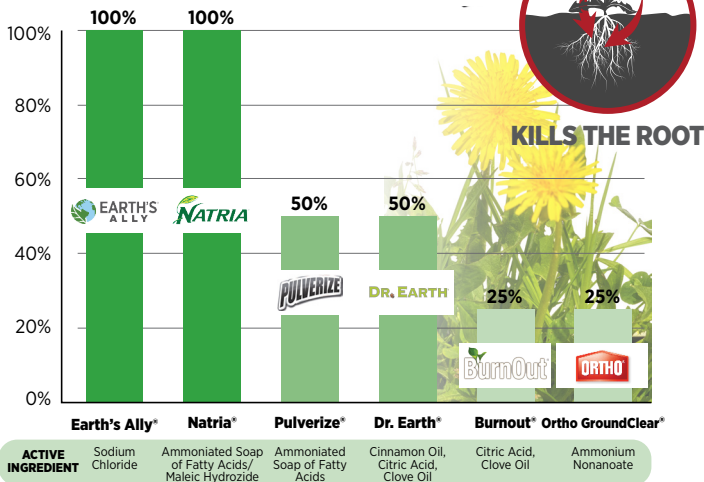

WEED & GRASS KILLER

POWERED BY SEA SALT

25(b)
EXEMPT

Powered by sea salt, Earth's Ally® Weed Killer is a non-selective herbicide that quickly kills all weeds down to the roots and offers a safer alternative to glyphosate.

KILLS

- Broadleaf
- Crabgrass
- Dandelion
- Clover
- Ivy
- Chickweed
- All Common Weeds

ACTIVE INGREDIENT

- Sodium Chloride

PERFECT FOR

- Driveways
- Patios
- Planting Beds

RESULTS ON DANDELION

CARLIN
Horticultural Supplies